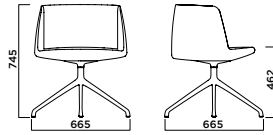

BALLOON 4 STAR BASE

RIVESTIMENTO
Upholstery

IMPILABILITÀ
Stackability

ESTERNO
Outdoor