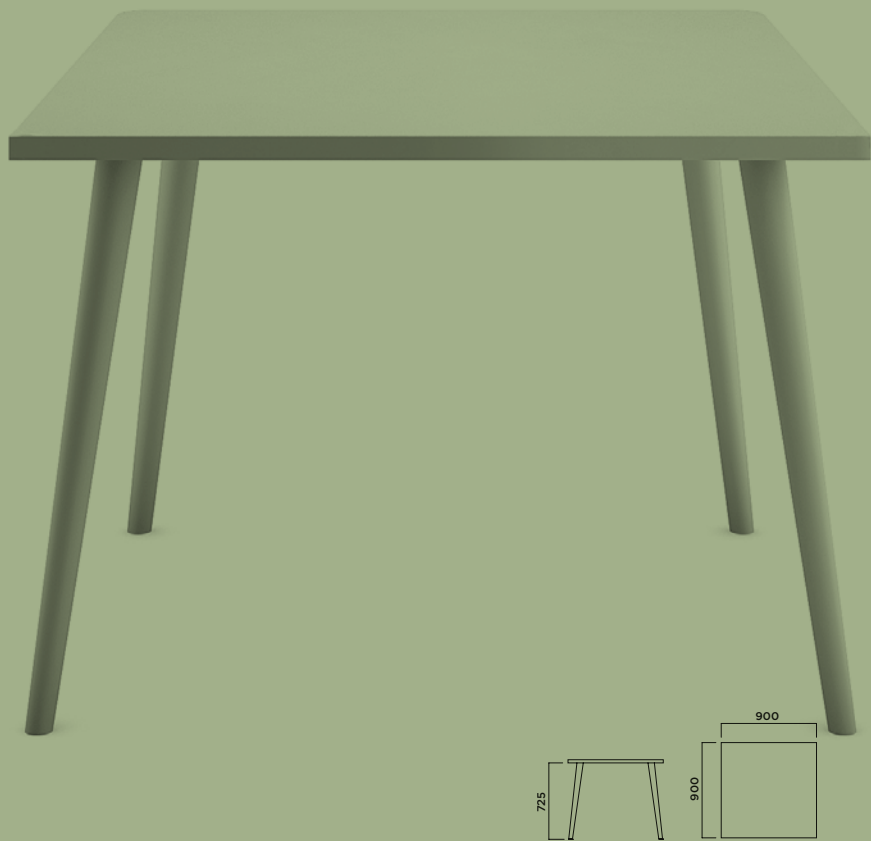

# NEXT TABLE

DESIGN:  
ANDREAS OSTWALD

---

AVAILABLE IN MANY DIFFERENT MATERIALS, NEXT IS THE IDEAL MODEL FOR MINIMALIST ENVIRONMENTS, ESPECIALLY IN ITS "ALL WOOD" VERSION WITH TABLE TOP IN HERITAGE OAK, FEATURING MOTTLES AND KNOTS. EASY TO ASSEMBLE, IT IS VERY LIGHT AND PAIRS WELL WITH INFINITI CHAIRS IN A DINING ROOM OR IN A LIVING ROOM.

## NEXT TABLE - ROUND

A.  
Height  
725mm

B.  
Top  
1150x1150mm  
1300x1300mm

## NEXT TABLE - SQUARE

A.  
Height  
725mm

B.  
Top  
800x800mm  
900x900mm  
1100x1100mm

## NEXT TABLE - MAXI

A.  
Height  
725mm

B.  
Top  
1595x790mm  
1600x900mm  
1900x900mm  
2200x1000mm  
3000x1000mm

**RIPIANO/Table top**

ROVERE HERITAGE

Heritage oak

**RH03**  
*Naturale*  
*Natural**Bordo*  
*Edge*  
*30mm***GAMBE/Legs**